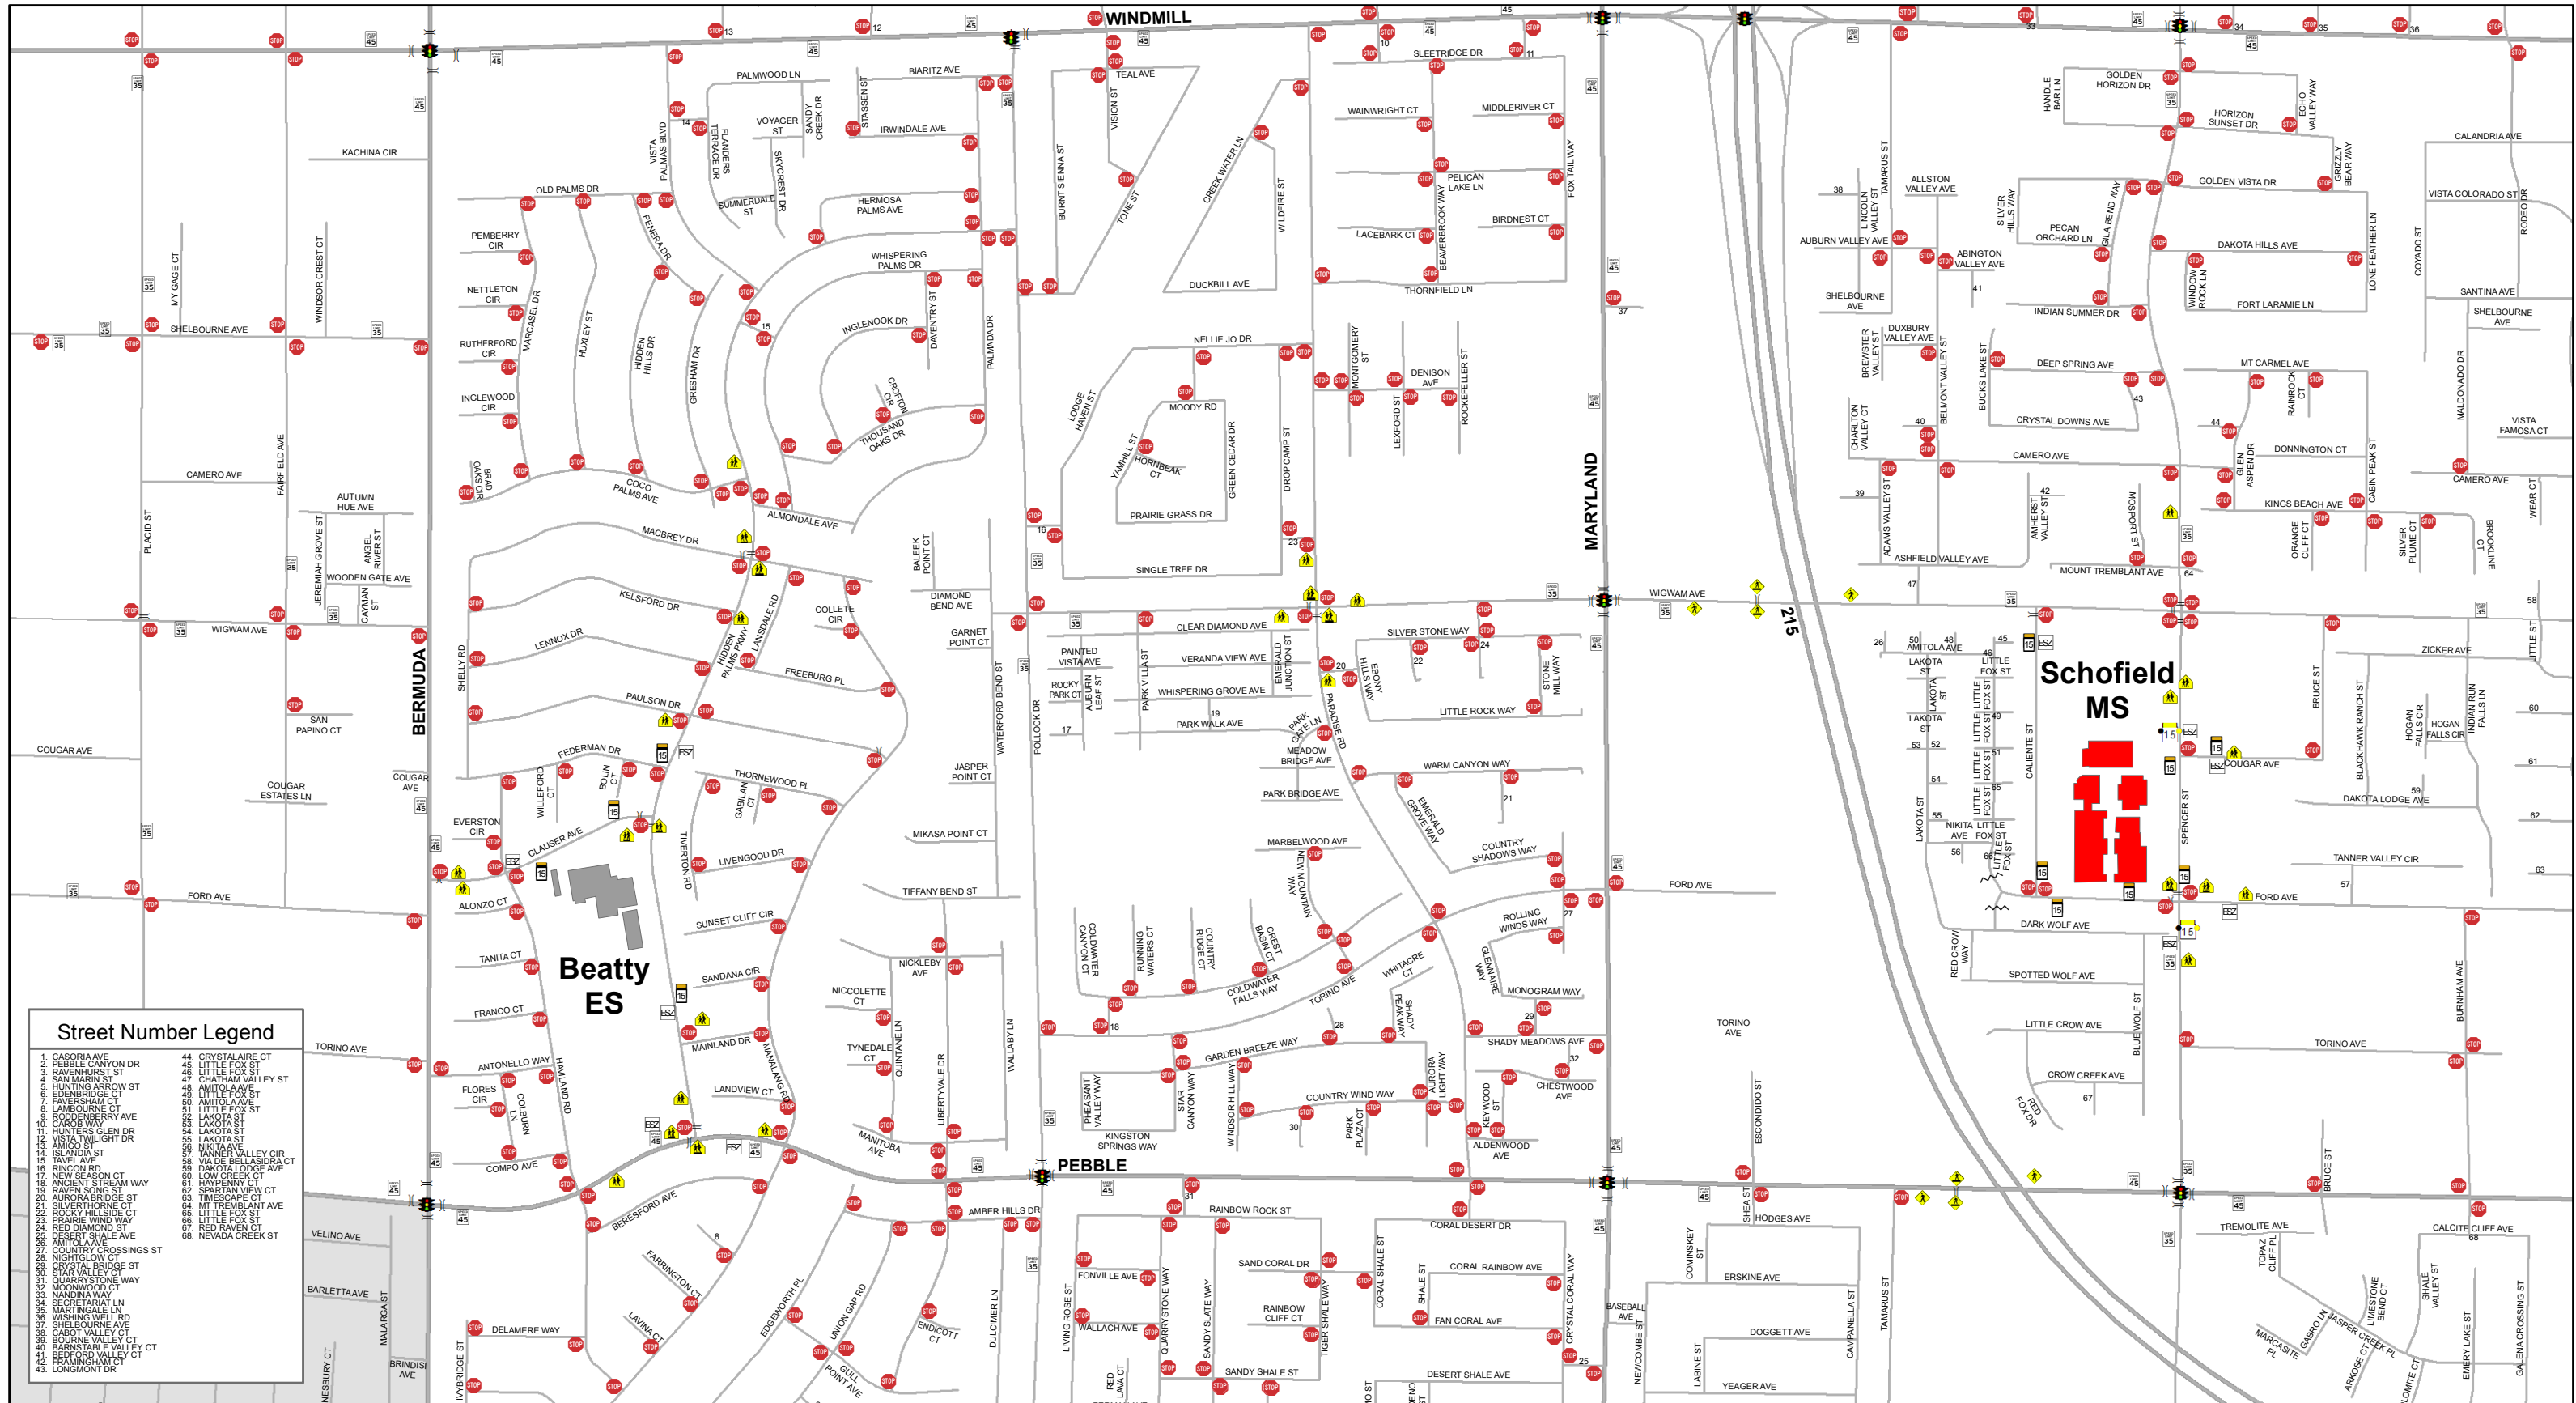

Jack Schofield Middle School

SW Half - Map 1 of 3

Bell Times
8:00 AM - 2:11 PM

Legend

- Clark County
- Boulder City
- City of Henderson
- City of Las Vegas
- City of Mesquite
- City of North Las Vegas

2014-2015

Street Number Legend

1 CASORIA AVE	44 CRYSTAL AIRE CT
2 PERLE CANYON DR	45 LITTLE FOX ST
3 RAVENHURST ST	46 CHATHAM VALLEY ST
4 SAN MARIN ST	47 LITTLE FOX ST
5 HUNTING ARROW ST	48 AMITOLA AVE
6 FAVERSHAM CT	49 AMITOLA AVE
7 LAMBOURNE CT	50 LITTLE FOX ST
8 RODDENBERRY AVE	51 LAKOTA ST
9 CAROB WAY	52 LAKOTA ST
10 HUNTERS GLEN DR	53 LAKOTA ST
11 VISTA TWILIGHT DR	54 NIKITA AVE
12 AMIGO ST	55 LITTLE FOX ST
13 ISLANDIA ST	56 LITTLE FOX ST
14 AMITOLA AVE	57 TANNER VALLEY CIR
15 RAVENHURST ST	58 VIA DE BELLAVIDA AVE
16 NEW SEASON CT	59 LOW CREEK CT
17 ANCIENT STREAM WAY	60 HAYPENNY CT
18 RAVENSONS ST	61 SPARTAN VIEW CT
19 AURORA BRIDGE ST	62 TIMESCAPE CT
20 SILVERTHORNE CT	63 MT TREMBLANT AVE
21 ROCKY HILLSIDE CT	64 LITTLE FOX ST
22 PRAIRIE WIND WAY	65 RED RAVEN CT
23 RED DIAMOND ST	66 NEVADA CREEK ST
24 DESERT SHALE AVE	
25 AMITOLA AVE	
26 COUNTRY CROSSINGS ST	
27 CRYSTAL BRIDGE ST	
28 STAR VALLEY CT	
29 QUARRYS LANE WAY	
30 MOONWOOD CT	
31 NANTONIA WAY	
32 SECRETARIAT LN	
33 MARTINDALE LN	
34 WISHING WELLS RD	
35 SHELBOURNE AVE	
36 CABOT VALLEY CT	
37 BOURNE VALLEY CT	
38 BARNES TABLE VALLEY CT	
39 BEDFORD VALLEY CT	
40 FRAMINGHAM CT	
41 LONGMONT DR	